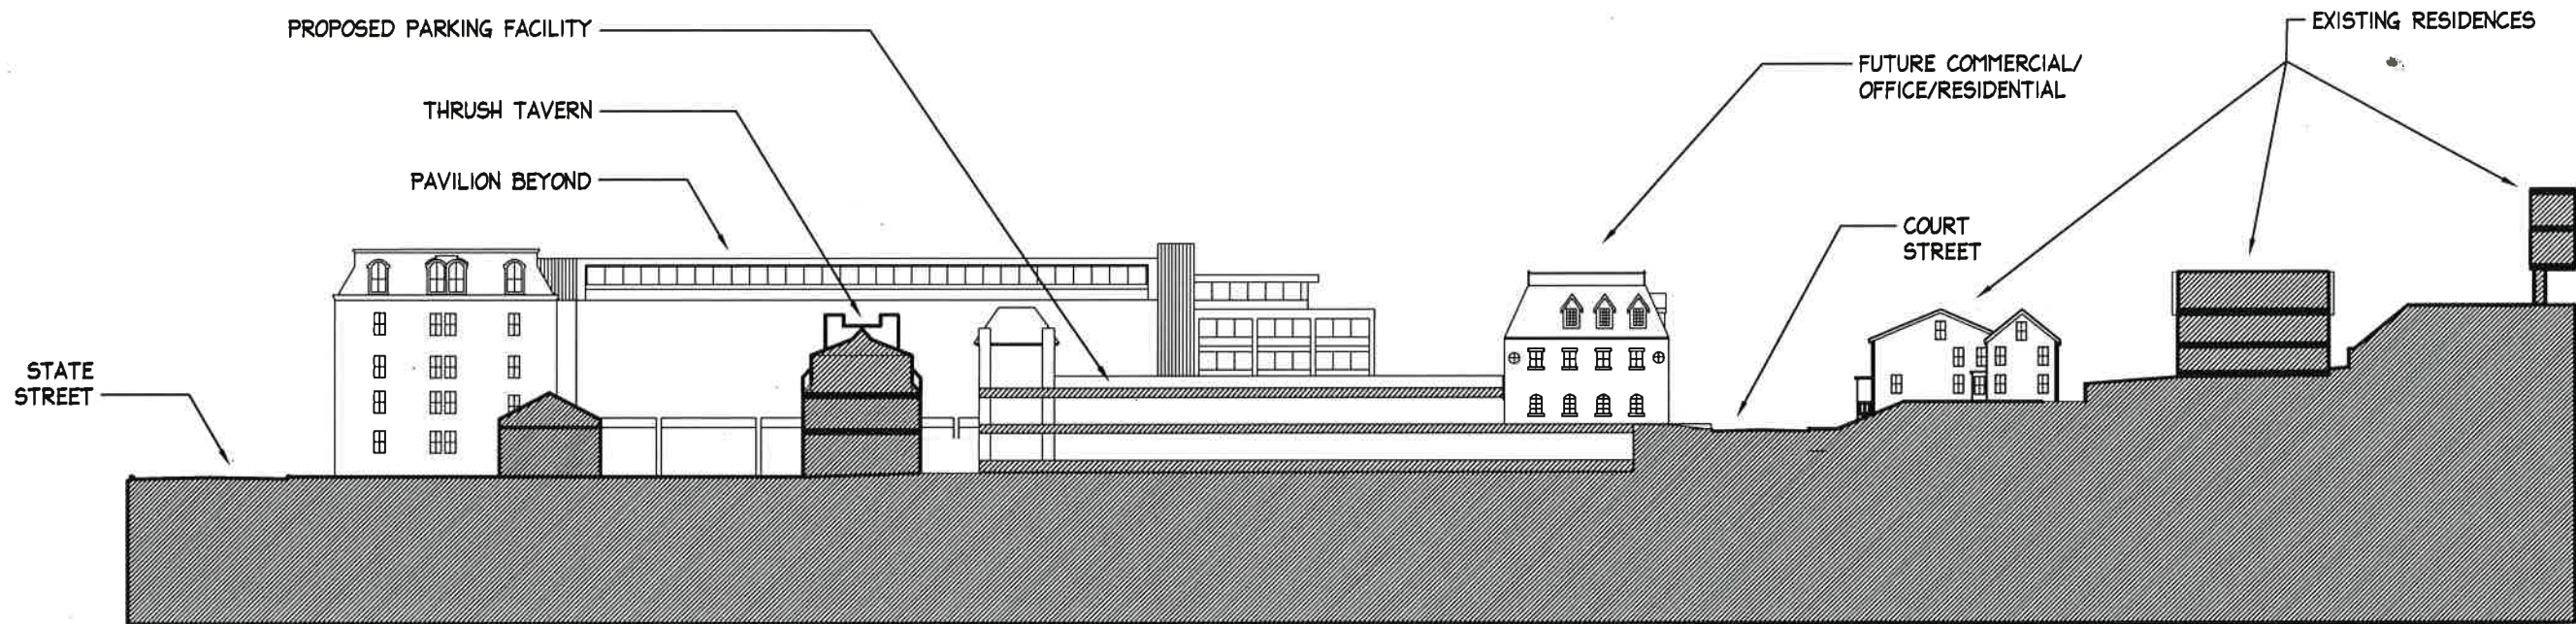

FUTURE BUILDINGS CONCEPT PERSPECTIVE
VIEW OF SITE FROM COURT STREET

**COURT STREET PARKING FACILITY
CONTEXTUAL STUDY**

MONTPELIER, VERMONT
SPRING 2001

PROJECT A0044

Freeman French Freeman, Inc.
81 Maple Street, P. O. Box 306
Burlington, Vermont 05402
Ph: (802)864-6844 Fax: (802)860-1815

SITE SECTION 'BB' (LOOKING WEST)

1" = 50'-0"

**COURT STREET PARKING FACILITY
CONTEXTUAL STUDY**

MONTPELIER, VERMONT
SPRING 2001

PROJECT A0044

Freeman French Freeman, Inc.
81 Maple Street, P. O. Box 306
Burlington, Vermont 05402
Ph: (802)864-6844 Fax: (802)860-1815